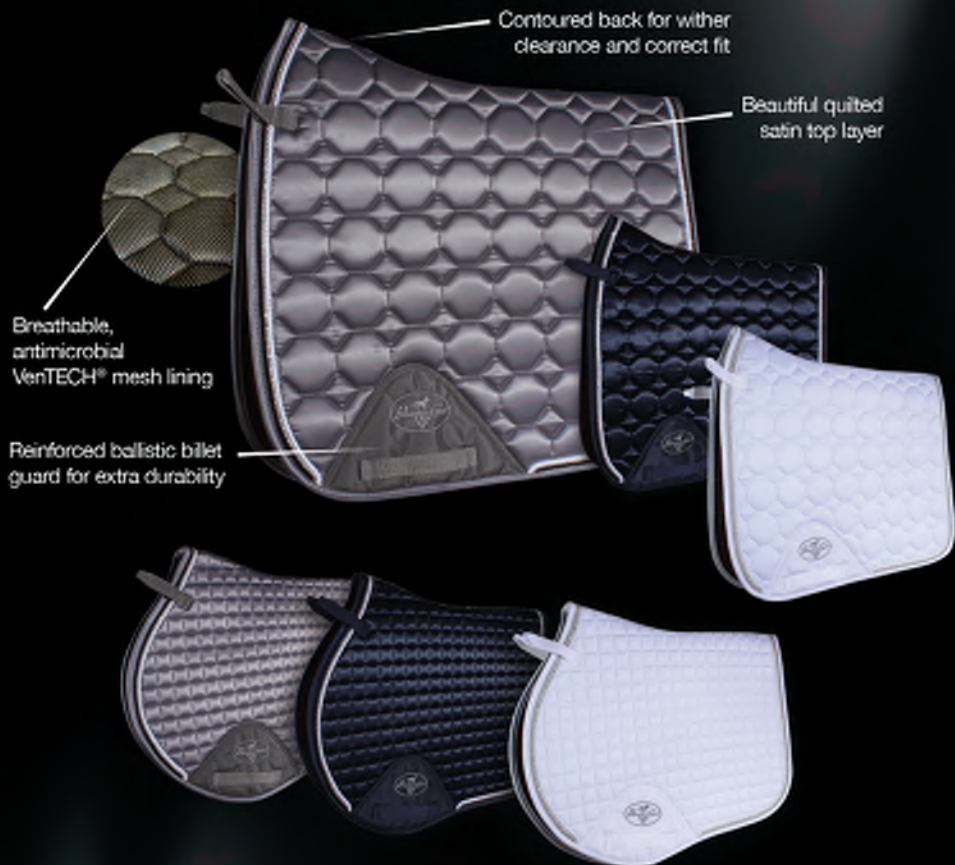

VenTECH
collection

SATIN PADS

Dressage | Show Jumping

1.800.331.9421 • www.profchoice.com

Huge Thank You to our Sponsors!

3* Level

**Laughing Monk
Brewery**

2* Level